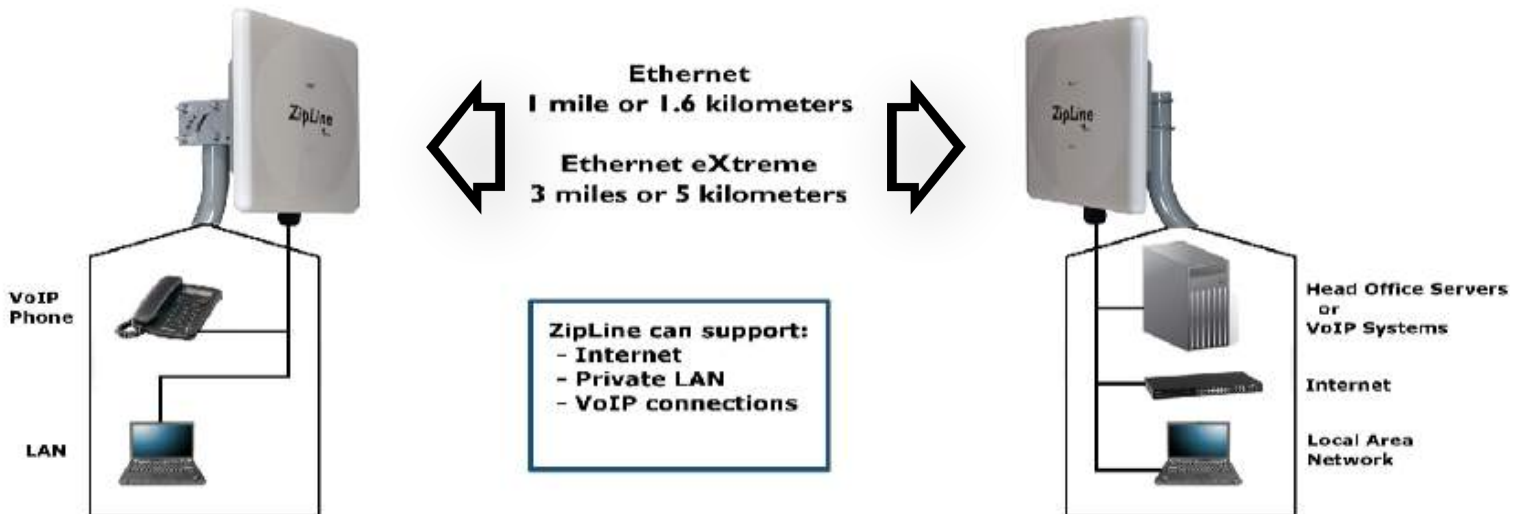

Specifications

ZipLine Ethernet

Radio Range:
1 Mile or 1.6 Kilometres

Ethernet Port:
RJ45/100BT equivalent

Ethernet Speed Port:
up to 30Mbps

Operating Temperature:
-30F to +145F or -35C to +60C

Power Required:
7W (wall adapter included)

Radio Type:
5.8GHz DSSS, License Free

Encryption:
256 Bit (AES)

Radio Power:
+40 dBm (adjustable)

Radio Sensitivity:
-80 dBm @ 10-5 BER

Outdoor Unit Size:
9"x9"x3.5" or 23cm x 23cm x 9cm

Shipping Weight:
23LBS or 10.5KG

Ethernet eXtreme

Radio Range:
3 Miles or 5 Kilometres

Ethernet Port:
RJ45/100BT equivalent

Ethernet Speed Port:
up to 80Mbps

Operating Temperature:
-40F to +145F or -40C to +60C

Power Required:
19W maximum, 10W typical

Radio Type:
5.8GHz DSSS, License Free

Encryption:
256 Bit WPA-PSK (AES)

Radio Power:
+40 dBm (adjustable)

Radio Sensitivity:
-80 dBm @ 10-5 BER

Outdoor Unit Size:
12"x12"x3.5" or 31cm x 31cm x 9cm

Shipping Weight:
23LBS or 10.5KG

Call: 800-314-5010
Email: info@teletics.com

Teletics Inc. Unit #10, 331-41st Ave NE, Calgary, AB, Canada, T2E 2N4