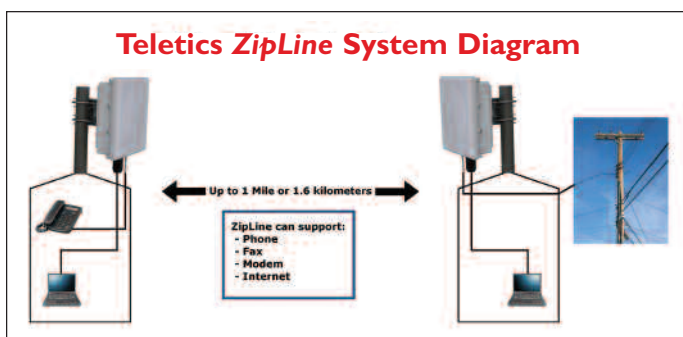

ZipLine Specifications

Range: up to 1 Mile / 1.6 km

POTS lines: 1 or 2 regular analog phone lines (RJ11)

Ethernet port: 1 (RJ45 – 10BaseT)

Fax speed: 14.4kbps

Modem speed: Up to 9600 baud

Operating temp: -40C to +50C /
-40F to +125F

Power required: 7W (wall adapter included)

Radio type: 2.4GHz DSSS License Free w/128 bit digital encryption

Radio Power: 34 dBm

Radio Sensitivity: -89 dBm @ 10 -5BER

Mounting brackets/setup software: included

Outdoor Unit Size:
9" x 9" x 3.5"
(23cm x 23cm x 9cm)

Shipping Weight:
23 lbs (10.5 kg)

Shipping Dimensions:
24" x 11" x 8.75"
(61cm x 28cm x 22cm)

Features

- Communicates up to 1 mile, 1.6 km
- Standard RJ11 and RJ45 connections
- Baud rate of up to 9600
- Secure, Encrypted 2.4 GHz Spread Spectrum Radio
- 1 Year Factory Warranty

About Us

Teletics has been manufacturing high quality, industrial strength wireless phone products since 2003. Teletics is dedicated to designing products that withstand tortuous environments and climates, while working reliably and consistently. This commitment to our customers has helped Teletics become one of the premier suppliers of wireless phone products. Today, Teletics has thousands of systems in operation across the globe.